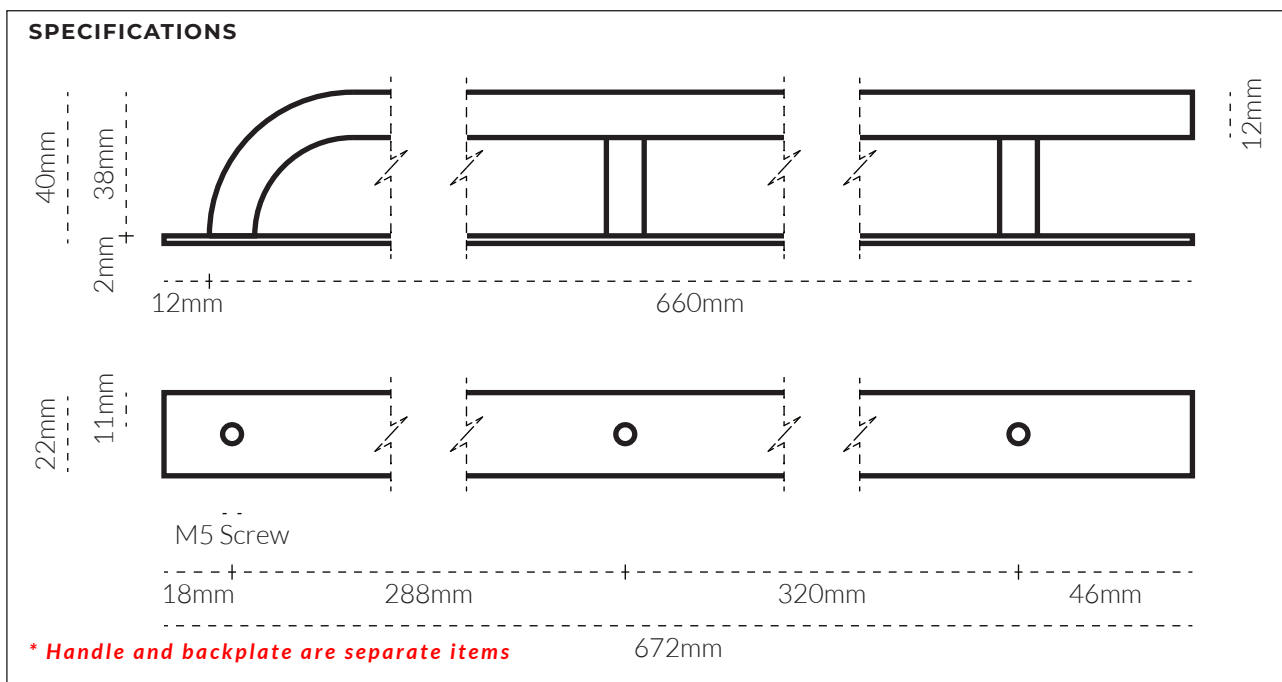

BRERA PULL LARGE 660MM

TECH SPEC

FINISH	SKU	FIXINGS ALSO INCLUDED
 Natural Brass	Handle: 4081-660-US4 Backplate: 4081-672-US4	<ul style="list-style-type: none"> - 3x M5 * 25mm Screw - 3x M5 * 40mm Screw - 3x M5 Spring Washer 
 Aged Brass	Handle: 4081-660-AB Backplate: 4081-672-AB	
 Tumbled Brass	Handle: 4081-660-TB Backplate: 4081-672-TB	
 Bronze	Handle: 4081-660-BR Backplate: 4081-672-BR	
 Brushed Nickel	Handle: 4081-660-BN Backplate: 4081-672-BN	
 Matte Black	Handle: 4081-660-US19 Backplate: 4081-672-US19	
 Matte White	Handle: 4081-660-W Backplate: 4081-672-W	